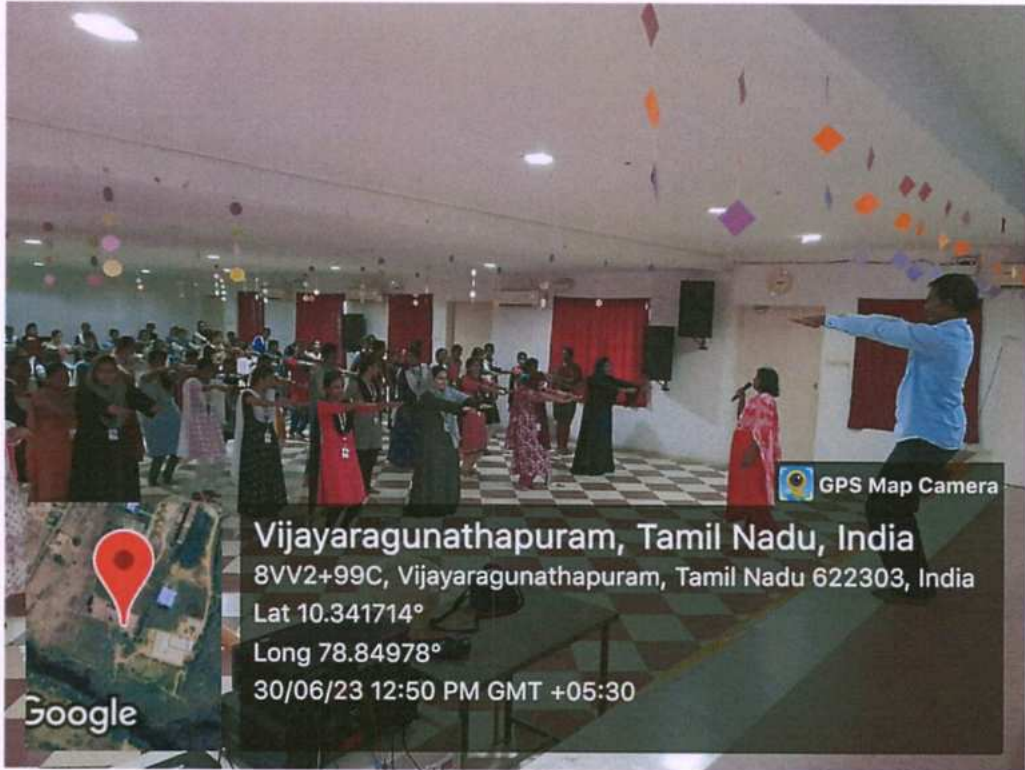

SRI BHARATHI ENGINEERING COLLEGE FOR WOMEN

(Approved by AICTE, New Delhi, Affiliated to Anna University, Chennai-25)

Kaikkurichi, Pudukkottai, Tamil Nadu – 622 303, India

Sports Activities

Dr. S. THILAGAVATHI M.E., Ph.D.,
PRINCIPAL
SRI BHARATHI ENGINEERING
COLLEGE FOR WOMEN
Kaikkurichi - 622 303, Pudukkottai Dt.