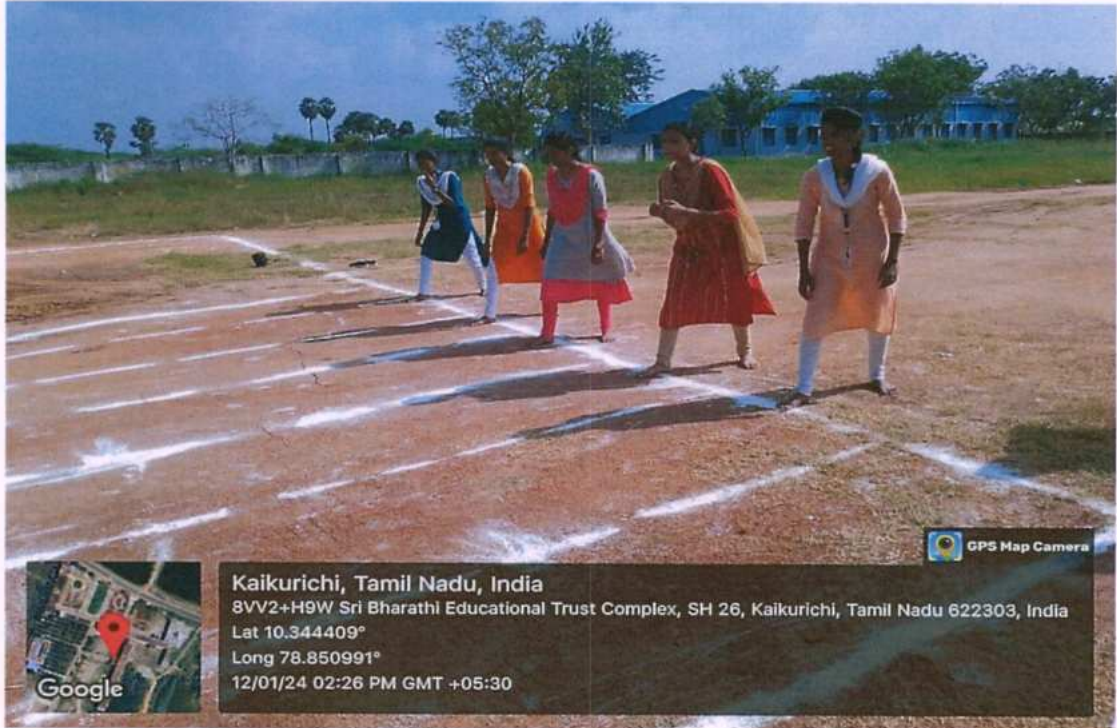

SRI BHARATHI ENGINEERING COLLEGE FOR WOMEN

(Approved by AICTE, New Delhi, Affiliated to Anna University, Chennai-25)

Kaikkurichi, Pudukkottai, Tamil Nadu – 622 303, India

Sports Activities

Handwritten signature

Dr. S. THILAGAVATHI M.E., Ph.D.,
PRINCIPAL
SRI BHARATHI ENGINEERING
COLLEGE FOR WOMEN
Kaikkurichi - 622 303, Pudukkottai Dt.