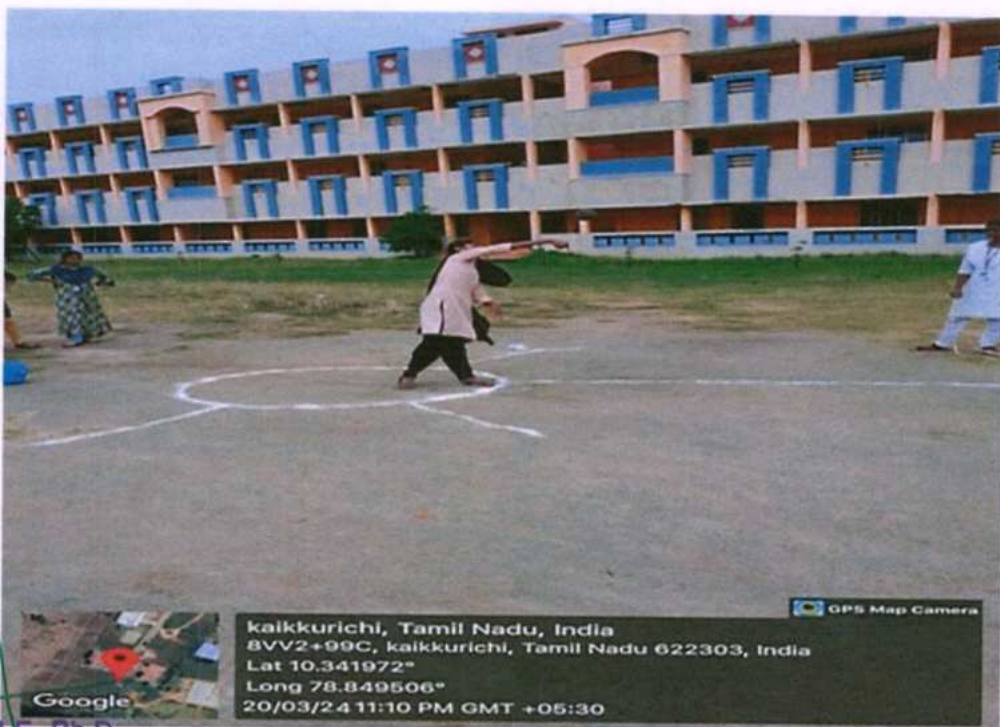

SRI BHARATHI ENGINEERING COLLEGE FOR WOMEN

(Approved by AICTE, New Delhi, Affiliated to Anna University, Chennai-25)

Kaikkurichi, Pudukkottai, Tamil Nadu – 622 303, India

7.3.1 – Portray the performance of institution in one area distinctive to its priority and thrust

Sports Activities

Dr. S. THILAGAVATHI M.E., Ph.D.,
PRINCIPAL
SRI BHARATHI ENGINEERING
COLLEGE FOR WOMEN
Kaikkurichi - 622 303, Pudukkottai Dt.