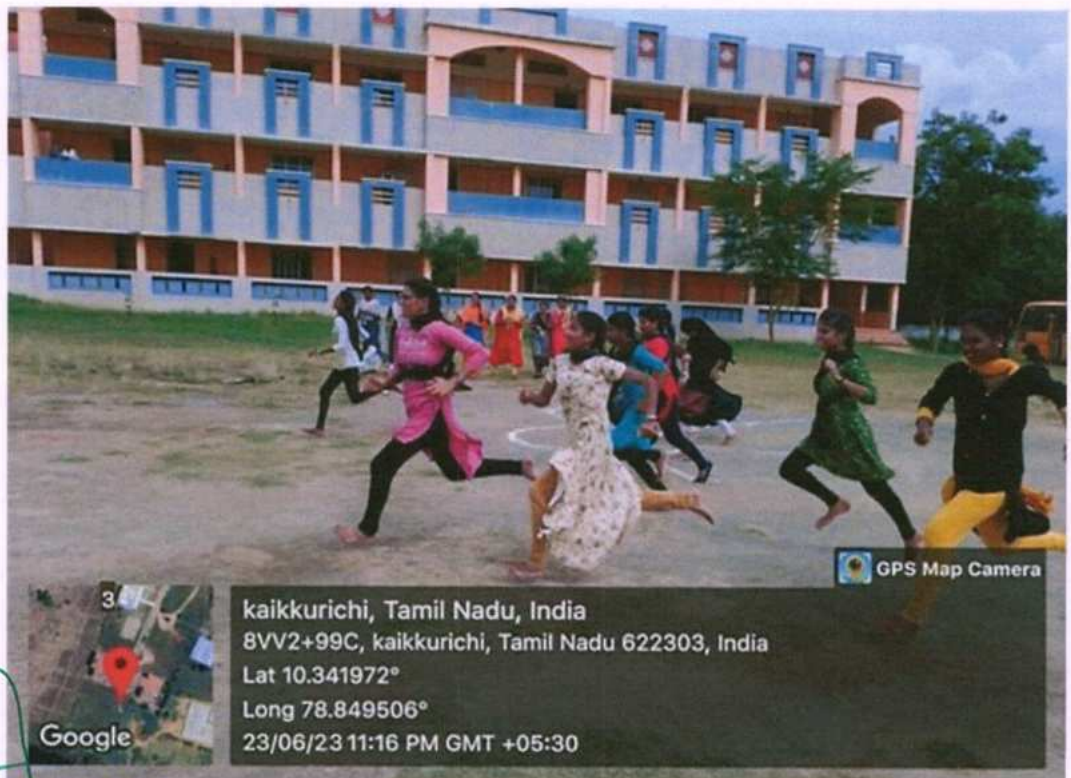

SRI BHARATHI ENGINEERING COLLEGE FOR WOMEN

(Approved by AICTE, New Delhi, Affiliated to Anna University, Chennai-25)

Kaikkurichi, Pudukkottai, Tamil Nadu – 622 303, India

Sports Activities

Dr. S. THILAGAVATHI M.E., Ph.D.,

PRINCIPAL

SRI BHARATHI ENGINEERING
COLLEGE FOR WOMEN

Kaikkurichi - 622 303, Pudukkottai Dt.