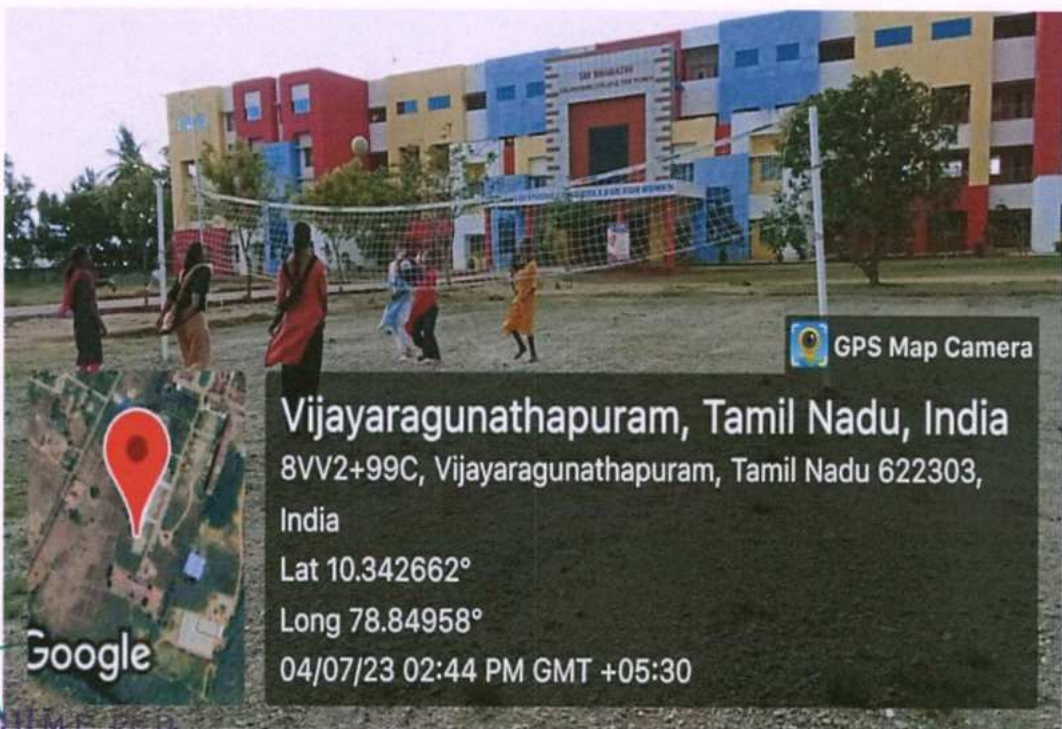

SRI BHARATHI ENGINEERING COLLEGE FOR WOMEN

(Approved by AICTE, New Delhi, Affiliated to Anna University, Chennai-25)

Kaikkurichi, Pudukkottai, Tamil Nadu – 622 303, India

Sports Activities

Dr. S. THILAGAVATHI M.E., Ph.D.,
PRINCIPAL
SRI BHARATHI ENGINEERING
COLLEGE FOR WOMEN
Kaikkurichi - 622 303, Pudukkottai Dt.