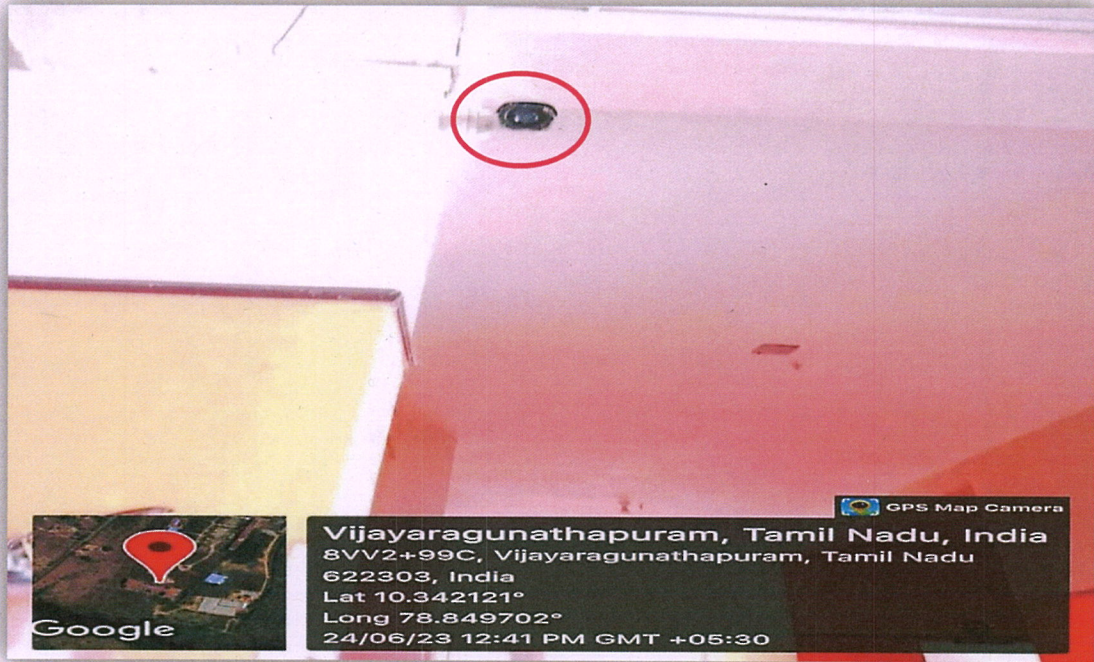

SRI BHARATHI ENGINEERING COLLEGE FOR WOMEN
(Approved by AICTE, New Delhi & Affiliated to Anna University, Chennai)
KAIKKURICHI, PUDUKKOTTAI – 622 303

SURVILLANCE CAMERA

[Handwritten Signature]
Dr. S. THILAGAVATHI M.E., Ph.D.
PRINCIPAL
SRI BHARATHI ENGINEERING
COLLEGE FOR WOMEN
Kaikkurchi - 622 303, Pudukkottai Dt.