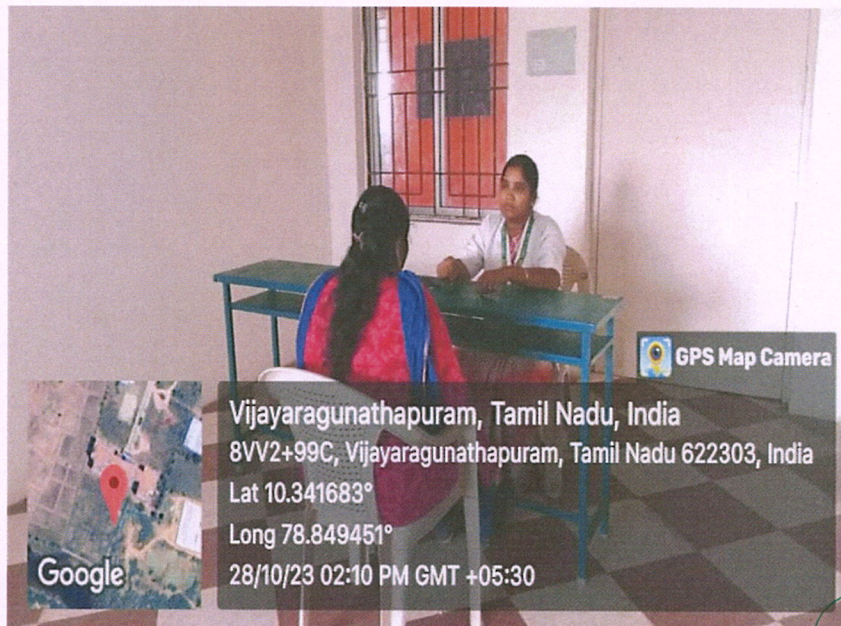

SRI BHARATHI ENGINEERING COLLEGE FOR WOMEN

(Approved by AICTE, New Delhi & Affiliated to Anna University, Chennai)

KAIKKURICHI, PUDUKKOTTAI – 622 303

COUNSELLING ROOM

Dr. S. THILAGAVATHI M.E., Ph.D.,
PRINCIPAL
SRI BHARATHI ENGINEERING
COLLEGE FOR WOMEN
Kaikkurichi - 622 303, Pudukkottai Dt.