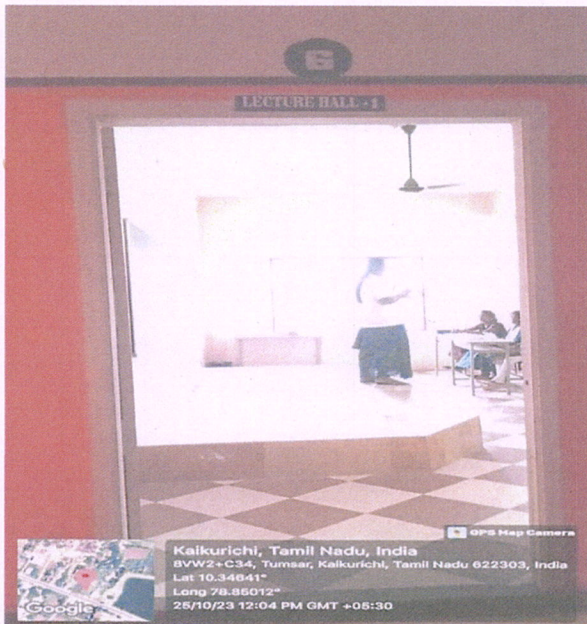

SRI BHARATHI ENGINEERING COLLEGE FOR WOMEN

(Approved by AICTE, New Delhi & Affiliated to Anna University, Chennai)

KAIKKURICHI, PUDUKKOTTAI – 622 303

ICT BASED CLASSROOMS

Dr. S. THILAGAVATHI M.E., Ph.D.,
PRINCIPAL
SRI BHARATHI ENGINEERING
COLLEGE FOR WOMEN
Kaikkurichi - 622 303, Pudukkottai Dt.