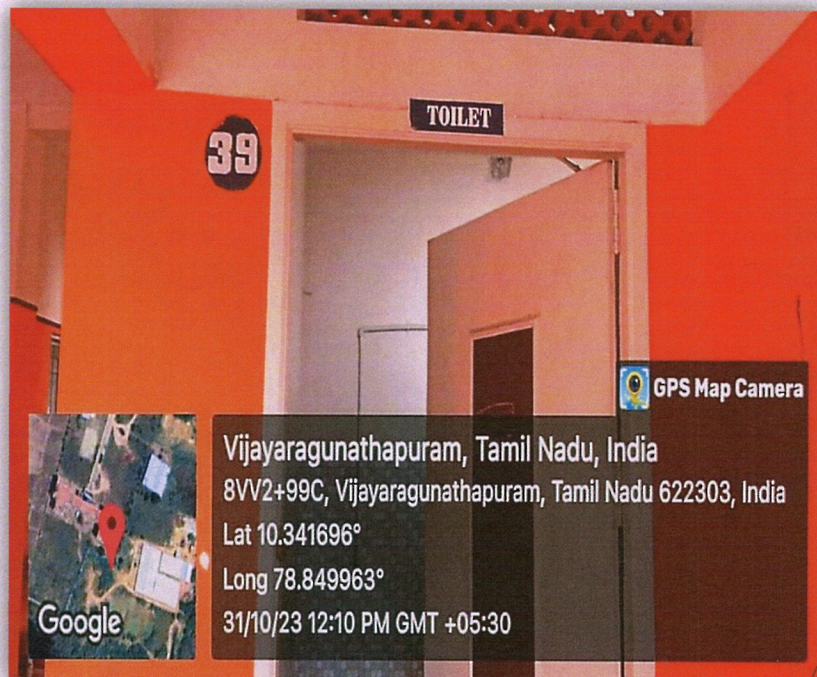

SRI BHARATHI ENGINEERING COLLEGE FOR WOMEN

(Approved by AICTE, New Delhi & Affiliated to Anna University, Chennai)

KAIKKURICHI, PUDUKKOTTAI – 622 303

STUDENT REST ROOM

Dr. S. THILAGAVATHI M.E., Ph.D.,
PRINCIPAL
SRI BHARATHI ENGINEERING
COLLEGE FOR WOMEN
Kaikkurchi - 622 303, Pudukkottai Dt.