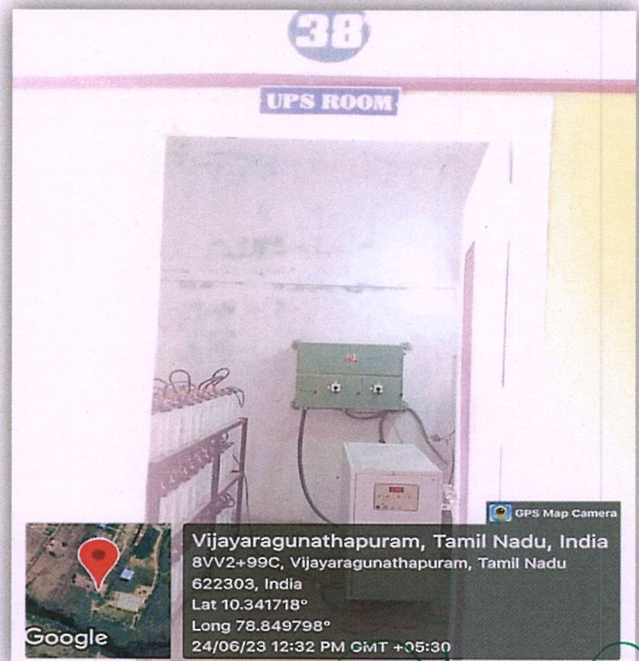

SRI BHARATHI ENGINEERING COLLEGE FOR WOMEN

(Approved by AICTE, New Delhi & Affiliated to Anna University, Chennai)

KAIKKURICHI, PUDUKKOTTAI – 622 303

GENSET FACILITY FOR POER BACK UP

UPS

Dr. S. THILAGAVATHI M.E., Ph.D.,
PRINCIPAL
SRI BHARATHI ENGINEERING
COLLEGE FOR WOMEN
Kaikkurichi - 622 303, Pudukkottai Dt.