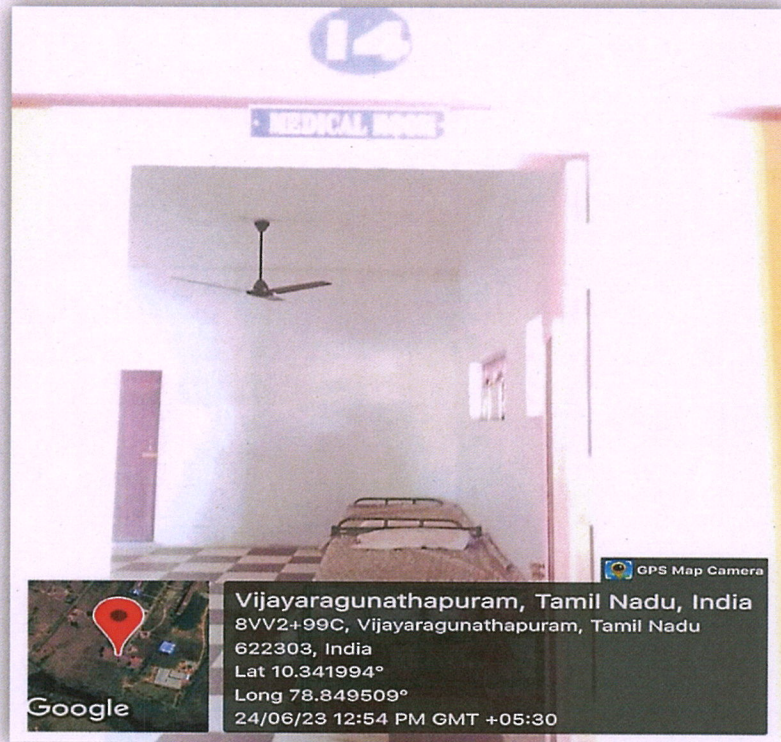

SRI BHARATHI ENGINEERING COLLEGE FOR WOMEN
(Approved by AICTE, New Delhi & Affiliated to Anna University, Chennai)
KAIKKURICHI, PUDUKKOTTAI – 622 303

STUDENT MEDICAL ROOM

Dr. S. THILAGAVATHI M.E., Ph.D.,
PRINCIPAL
SRI BHARATHI ENGINEERING
COLLEGE FOR WOMEN
Kaikkurchi - 622 303, Pudukkottai Dt.