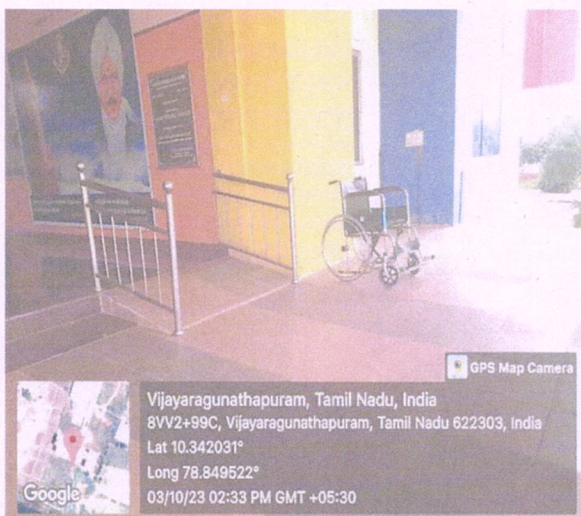

SRI BHARATHI ENGINEERING COLLEGE FOR WOMEN

(Approved by AICTE, New Delhi & Affiliated to Anna University, Chennai)

KAIKKURICHI, PUDUKKOTTAI – 622 303

HOSTEL

WHEEL CHAIR

Dr. S. THILAGAVATHI M.E., Ph.D.,
PRINCIPAL
SRI BHARATHI ENGINEERING
COLLEGE FOR WOMEN
Kaikurichi - 622 303, Pudukkottai Dt.