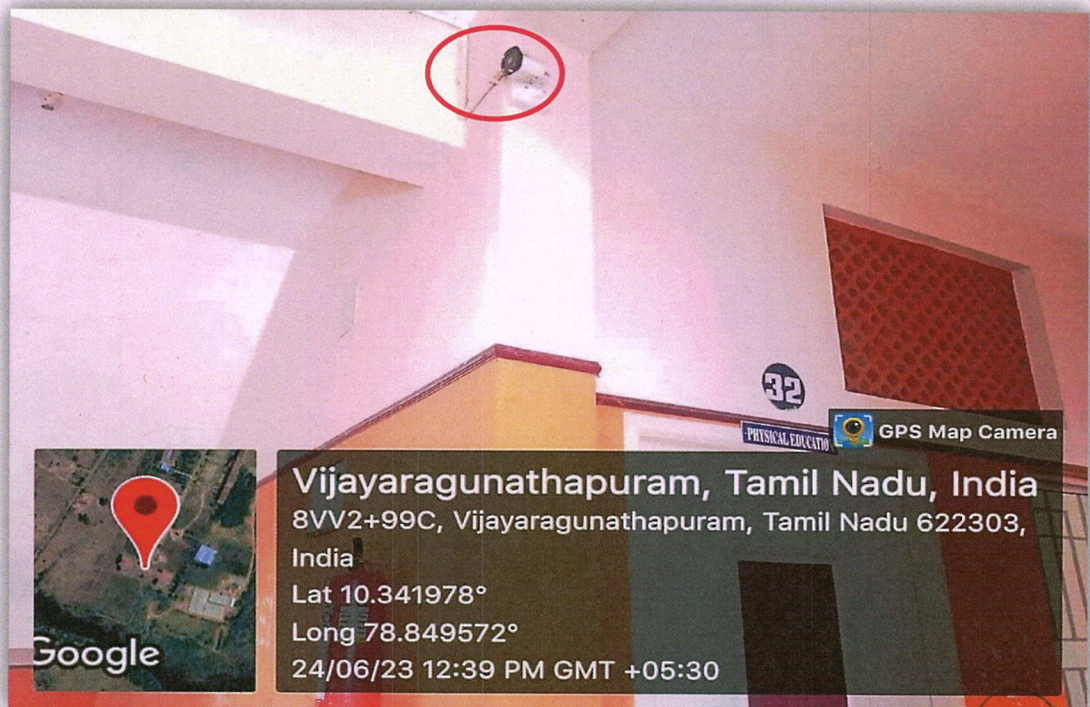

SRI BHARATHI ENGINEERING COLLEGE FOR WOMEN
(Approved by AICTE, New Delhi & Affiliated to Anna University, Chennai)
KAIKKURICHI, PUDUKKOTTAI – 622 303

SURVILLANCE CAMERA

[Handwritten Signature]
Dr. S. THILAGAVATHI M.E., Ph.D.
PRINCIPAL
SRI BHARATHI ENGINEERING
COLLEGE FOR WOMEN
Kaikkurchi - 622 303, Pudukkottai Dt.