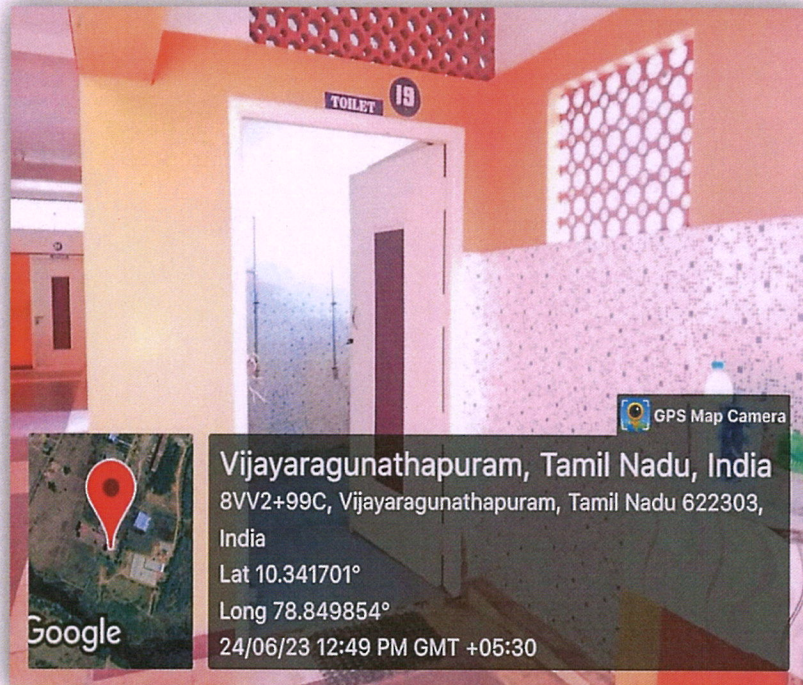

SRI BHARATHI ENGINEERING COLLEGE FOR WOMEN

(Approved by AICTE, New Delhi & Affiliated to Anna University, Chennai)

KAIKKURICHI, PUDUKKOTTAI – 622 303

STUDENT REST ROOM

Dr. S. THILAGAVATHI M.E., Ph.D.,
PRINCIPAL
SRI BHARATHI ENGINEERING
COLLEGE FOR WOMEN
Kaikkurchi - 622 303, Pudukkottai Dt.