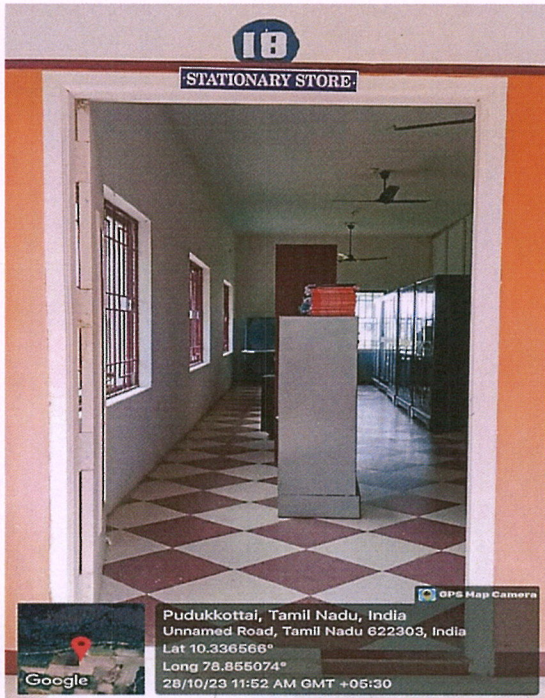

SRI BHARATHI ENGINEERING COLLEGE FOR WOMEN

(Approved by AICTE, New Delhi & Affiliated to Anna University, Chennai)

KAIKKURICHI, PUDUKKOTTAI – 622 303

Dr. S. THILAGAVATHI M.E., Ph.D.,
PRINCIPAL
SRI BHARATHI ENGINEERING
COLLEGE FOR WOMEN
Kaikkurichi - 622 303, Pudukkottai Dt.